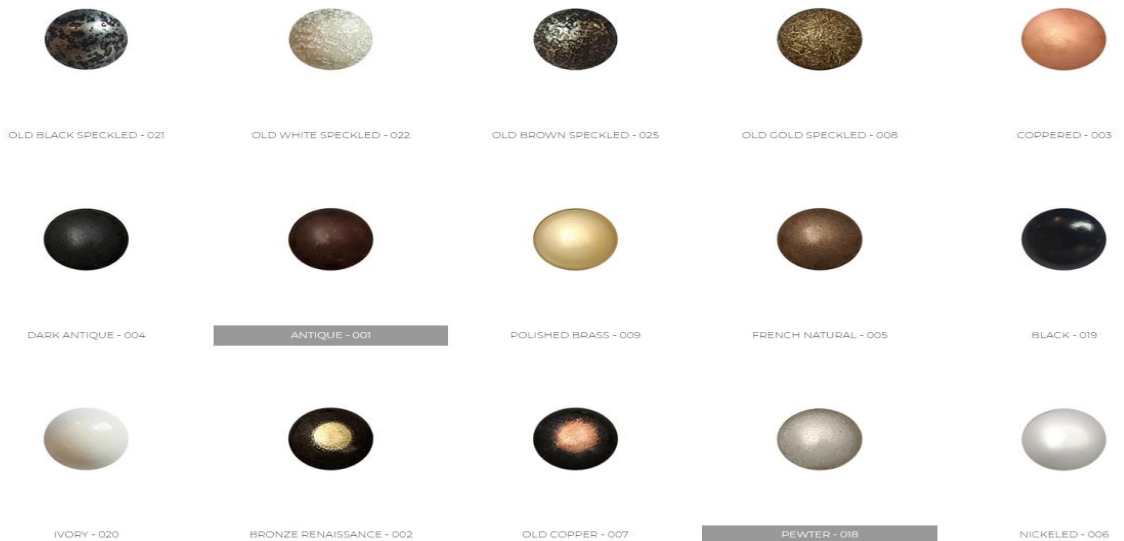

2- Fabric

FABRIC | WE HAVE 1000S OF FABRICS TO CHOOSE FROM OR YOU CAN SUPPLY YOUR OWN ^

3- Wood Finish

WOOD | SELECT A WOOD FINISH

4- Studs

STUDS

We maintain an extensive selection of quality studs to provide the finishing touches to both collection and bespoke pieces. All studs are sourced from the finest upholstery suppliers and are available in various colours and sizes for precise matching with your specific designs.