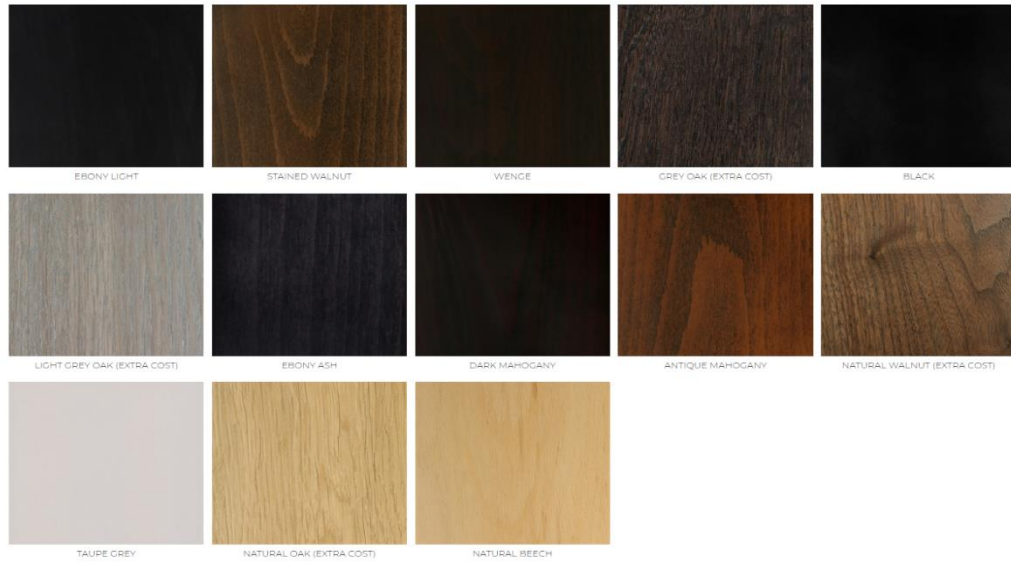

2- Fabric

FABRIC | WE HAVE 1000S OF FABRICS TO CHOOSE FROM OR YOU CAN SUPPLY YOUR OWN ^

3- Wood Finish

WOOD | SELECT A WOOD FINISH

4- Studs

STUDS

We maintain an extensive selection of quality studs to provide the finishing touches to both collection and bespoke pieces. All studs are sourced from the finest upholstery suppliers and are available in various colours and sizes for precise matching with your specific designs.